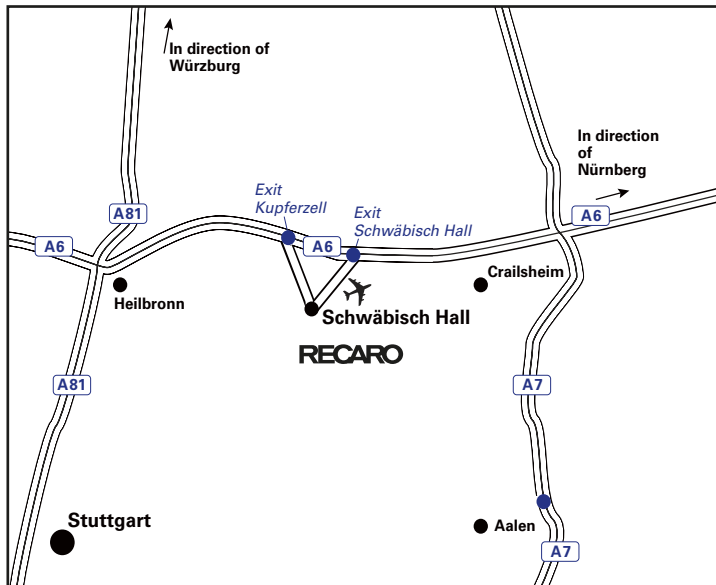

## RECARO AIRCRAFT SEATING GMBH & CO. KG, SCHWÄBISCH HALL HEADQUARTERS

### From the A81 (autobahn)

Follow A6 towards Nürnberg. Exit at Kupferzell and follow the B19 and later the circumvention towards Schwäbisch Hall. At the first traffic light straight into the Raibacher Strasse. Take the first exit of the rotary traffic and after turning left at next crossing, please turn right into the Daimlerstrasse.

### From the A7 (autobahn)

Follow A6 towards Heilbronn. Exit at Schwäbisch Hall and then follow the B19 and later the circumvention towards Schwäbisch Hall. At the first traffic light straight into the Raibacher Strasse. Take the first exit of the rotary traffic and after turning left at next crossing, please turn right into the Daimlerstrasse.