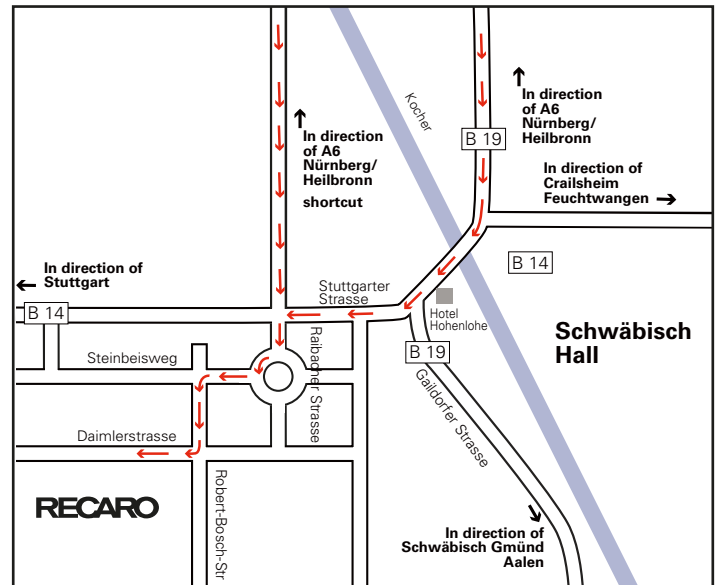

## RECARO AIRCRAFT SEATING GMBH & CO. KG, SCHWÄBISCH HALL HEADQUARTERS

### From the A81 (autobahn)

Follow A6 towards Nürnberg. Exit at Kupferzell and follow the B19 and later the circumvention towards Schwäbisch Hall. At the first traffic light straight into the Raibacher Strasse. Take the first exit of the rotary traffic and after turning left at next crossing, please turn right into the Daimlerstrasse.

### From the A7 (autobahn)

Follow A6 towards Heilbronn. Exit at Schwäbisch Hall and then follow the B19 and later the circumvention towards Schwäbisch Hall. At the first traffic light straight into the Raibacher Strasse. Take the first exit of the rotary traffic and after turning left at next crossing, please turn right into the Daimlerstrasse.